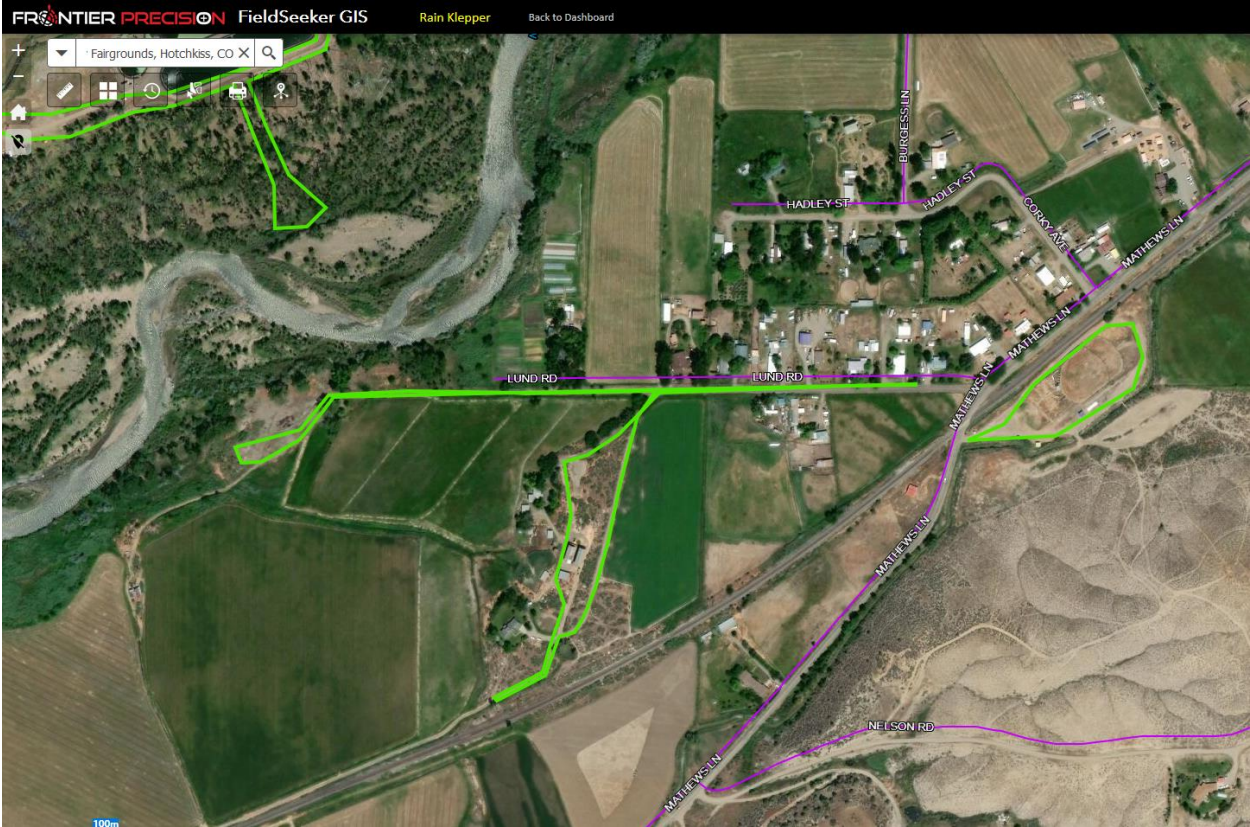

Lund Rd., Paonia, Adulticide route detail, 2020