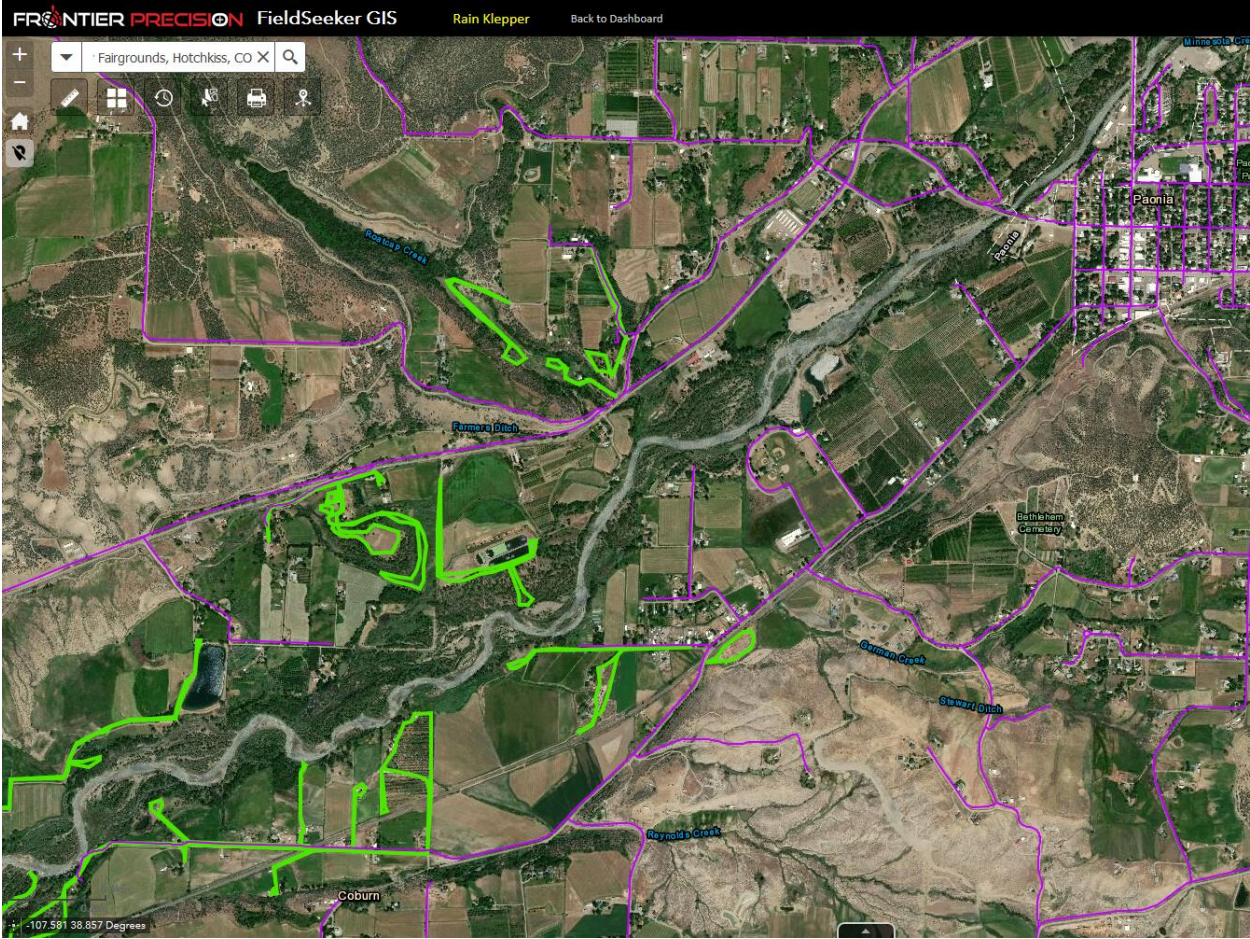

Paonia, CO 2020 Map 1 of Adulticide routes