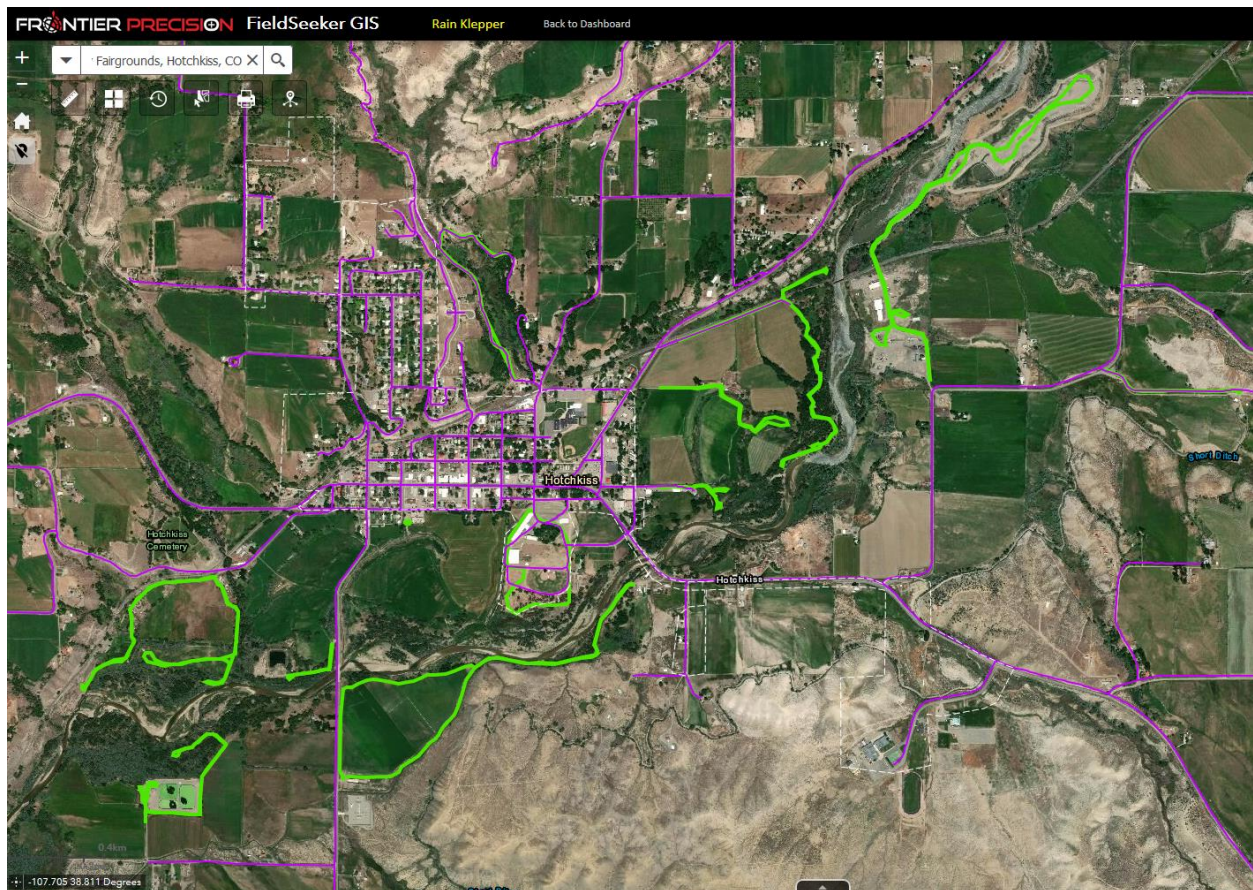

# NFMAD Maps FieldSeeker 2020

Note: All GPS coordinates layers have been removed to protect privacy of North Fork District Residents and Businesses due to publishing the Annual Report on the NFMAD.org public website. Trap locations have also been removed. General road and area names have been included on comprehensive area maps.

A small sample of detailed maps have been included, again with GPS and property owners blinded.

## Hotchkiss, CO 2020 Comprehensive map of Adulticide routes

## Detail of Hotchkiss Lorah Lane to Train Bridge Rd, including Delta Fairgrounds 2020 Season