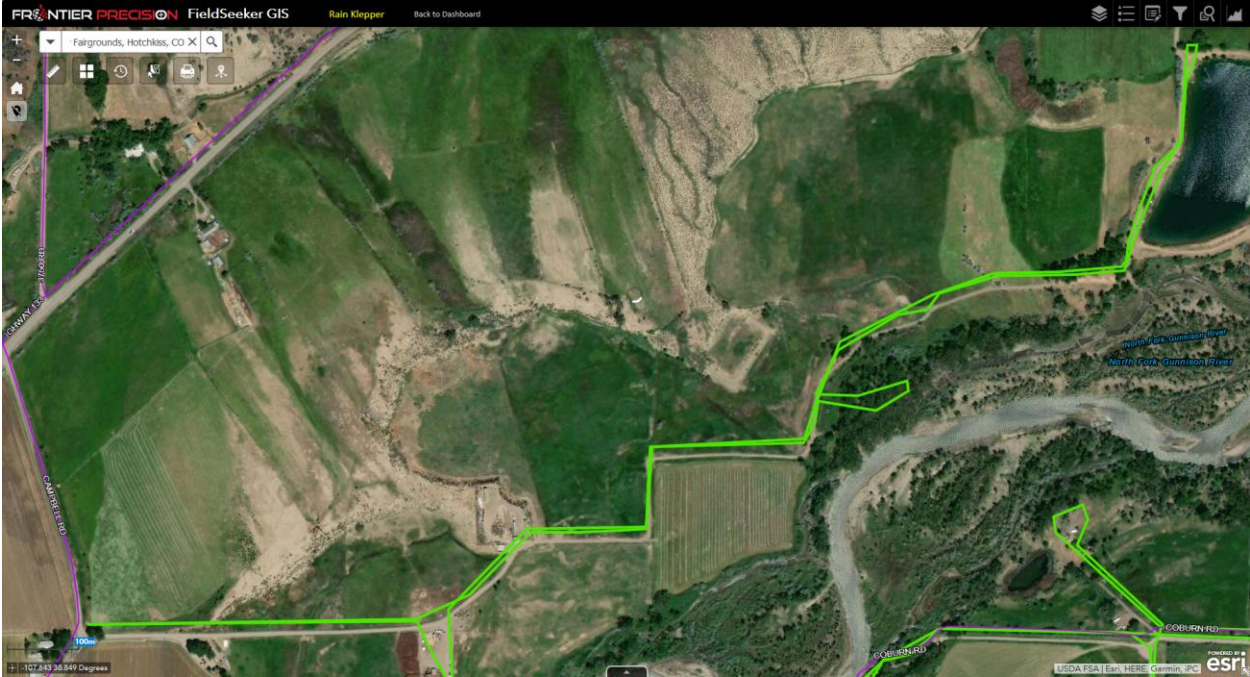

Campbell Rd, Midway/Paonia detail map of Adulticide route 2020