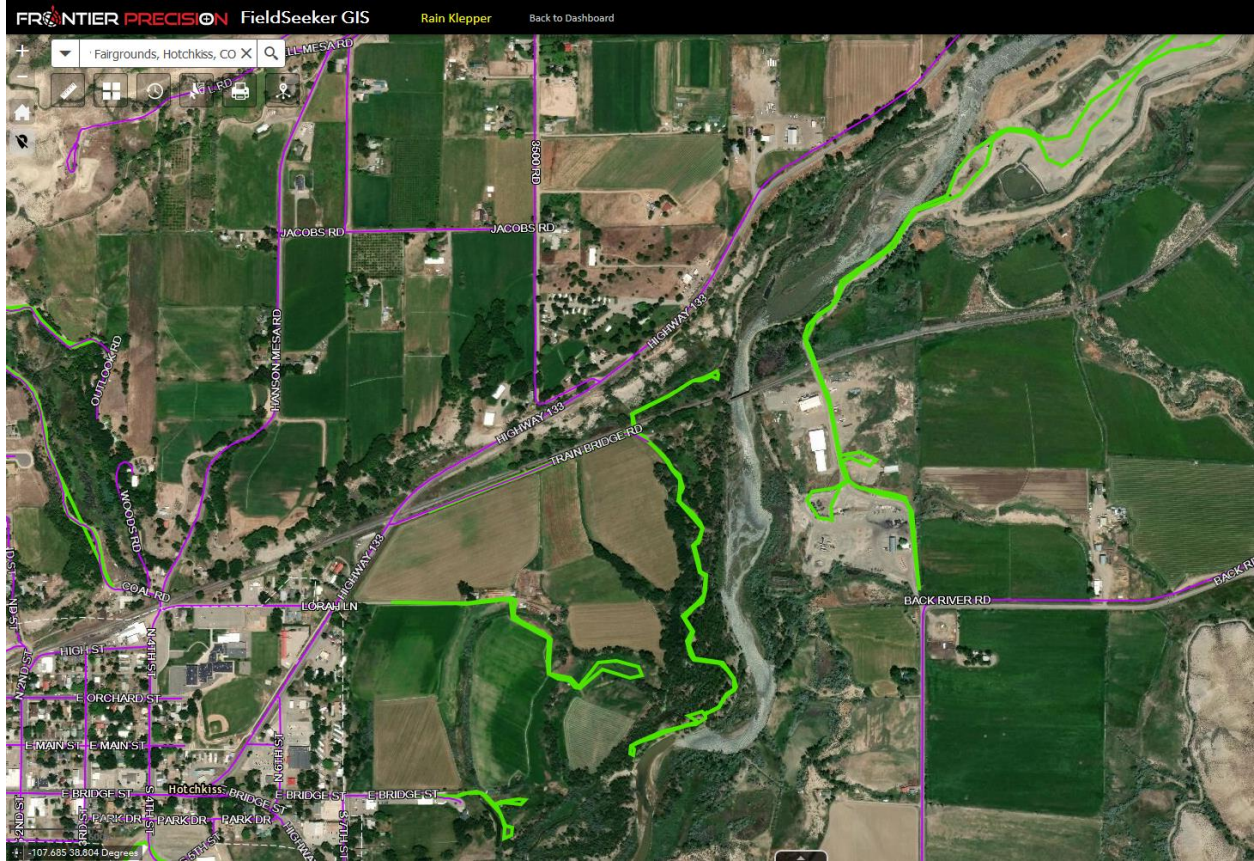

A small sample of detailed maps have been included, again with GPS and property owners blinded.

# Campbell Rd, Midway/Paonia detail map of Adulticide route 2020

Residential Adulicide map, with Parcels in Yellow, blinded GPS/names

2020 Season

B

## Detail of Hotchkiss Lorah Lane to Train Bridge Rd, including Delta Fairgrounds 2020 Season

# Detail of Adulicide routes 2020 Lower Hotchkiss

Sample below of larval treatment mapping, aqua is No Evidence of Larvae, Red is “recheck in 3 days” We now have detailed maps of every location in the District completed in 2019, updated for 2020, and now in January of 2021.