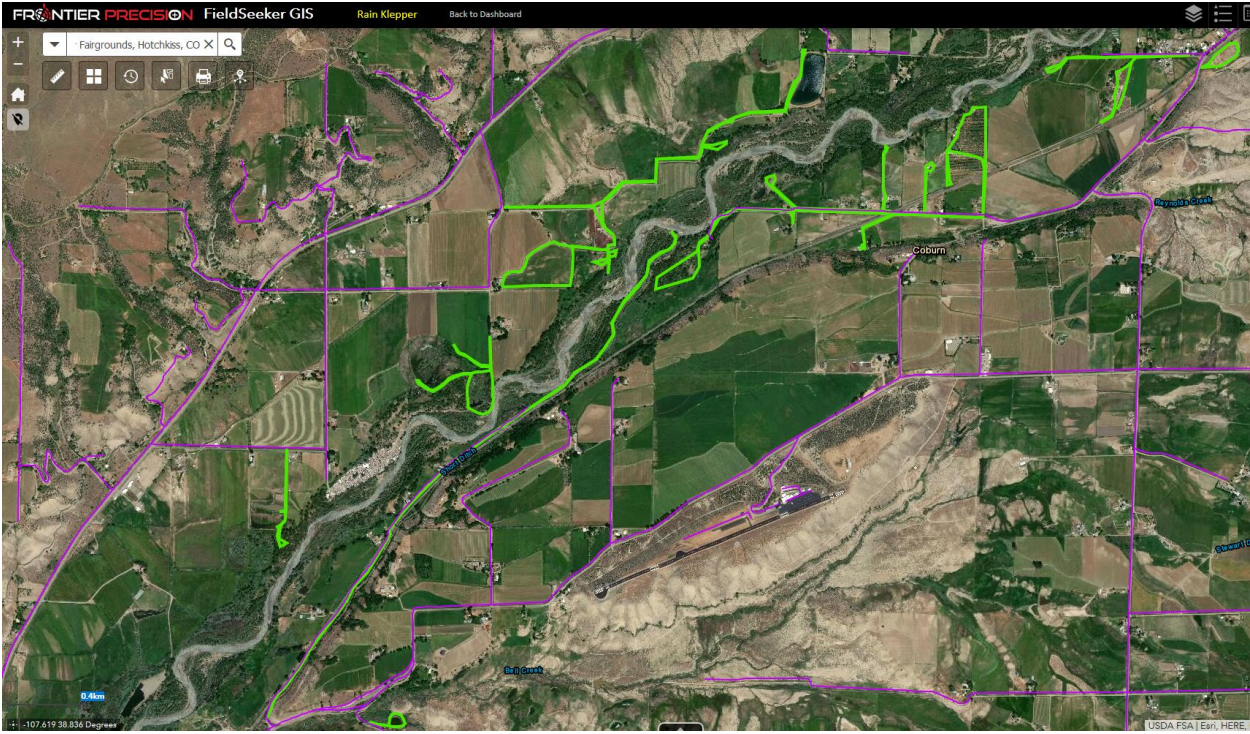

Map 2 of Paonia/Midway comprehensive Adulticide maps 2020