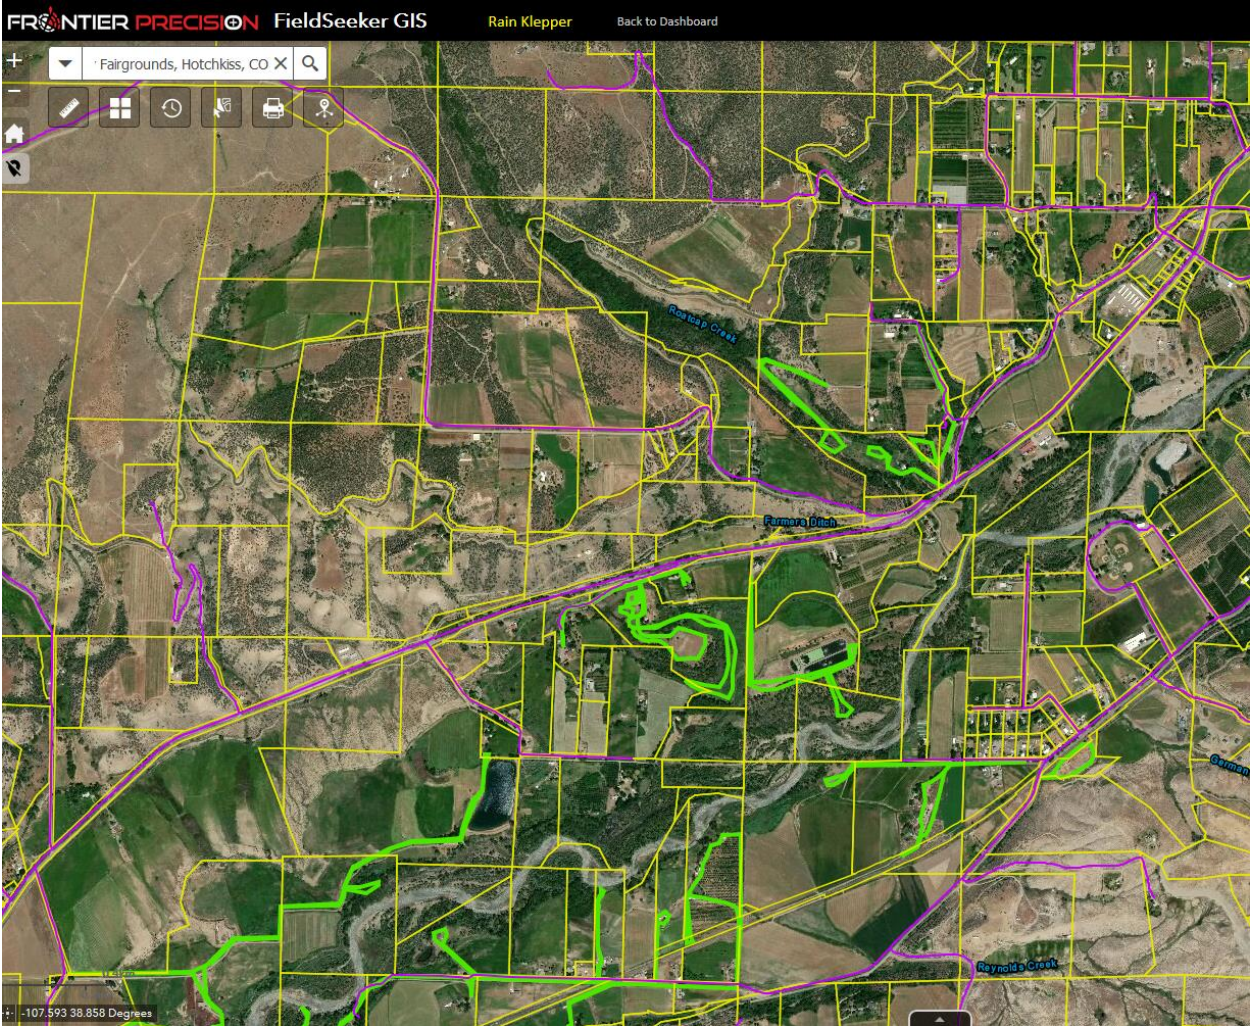

Residential Adulicide map, with Parcels in Yellow, blinded GPS/names

2020 Season